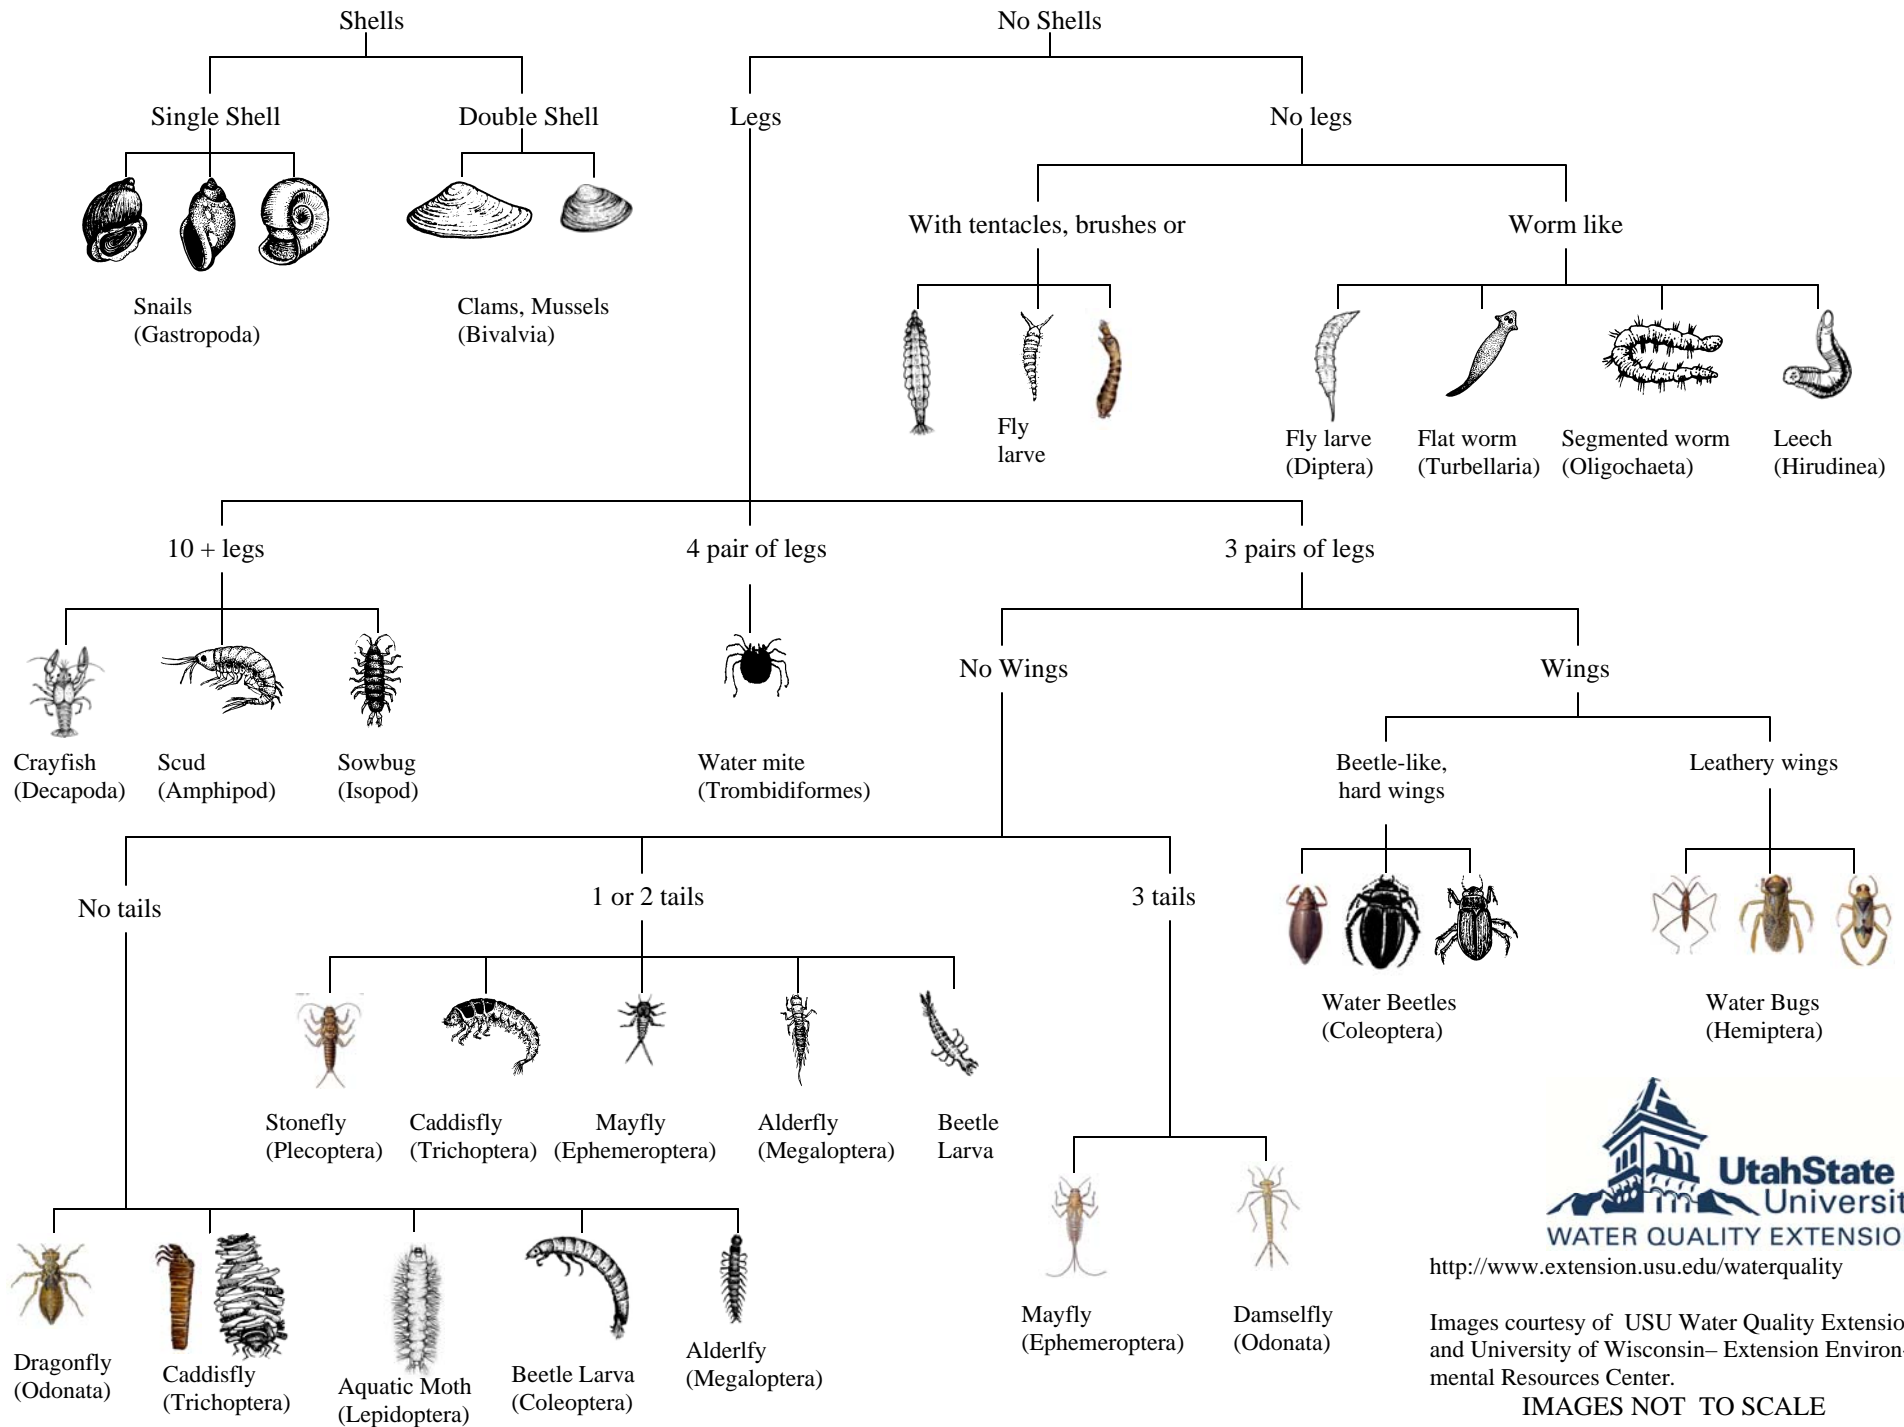

# Key to Macroinvertebrate Life in Ponds and Rivers in Utah

<http://www.extension.usu.edu/waterquality>

Images courtesy of USU Water Quality Extension and University of Wisconsin– Extension Environmental Resources Center.

IMAGES NOT TO SCALE